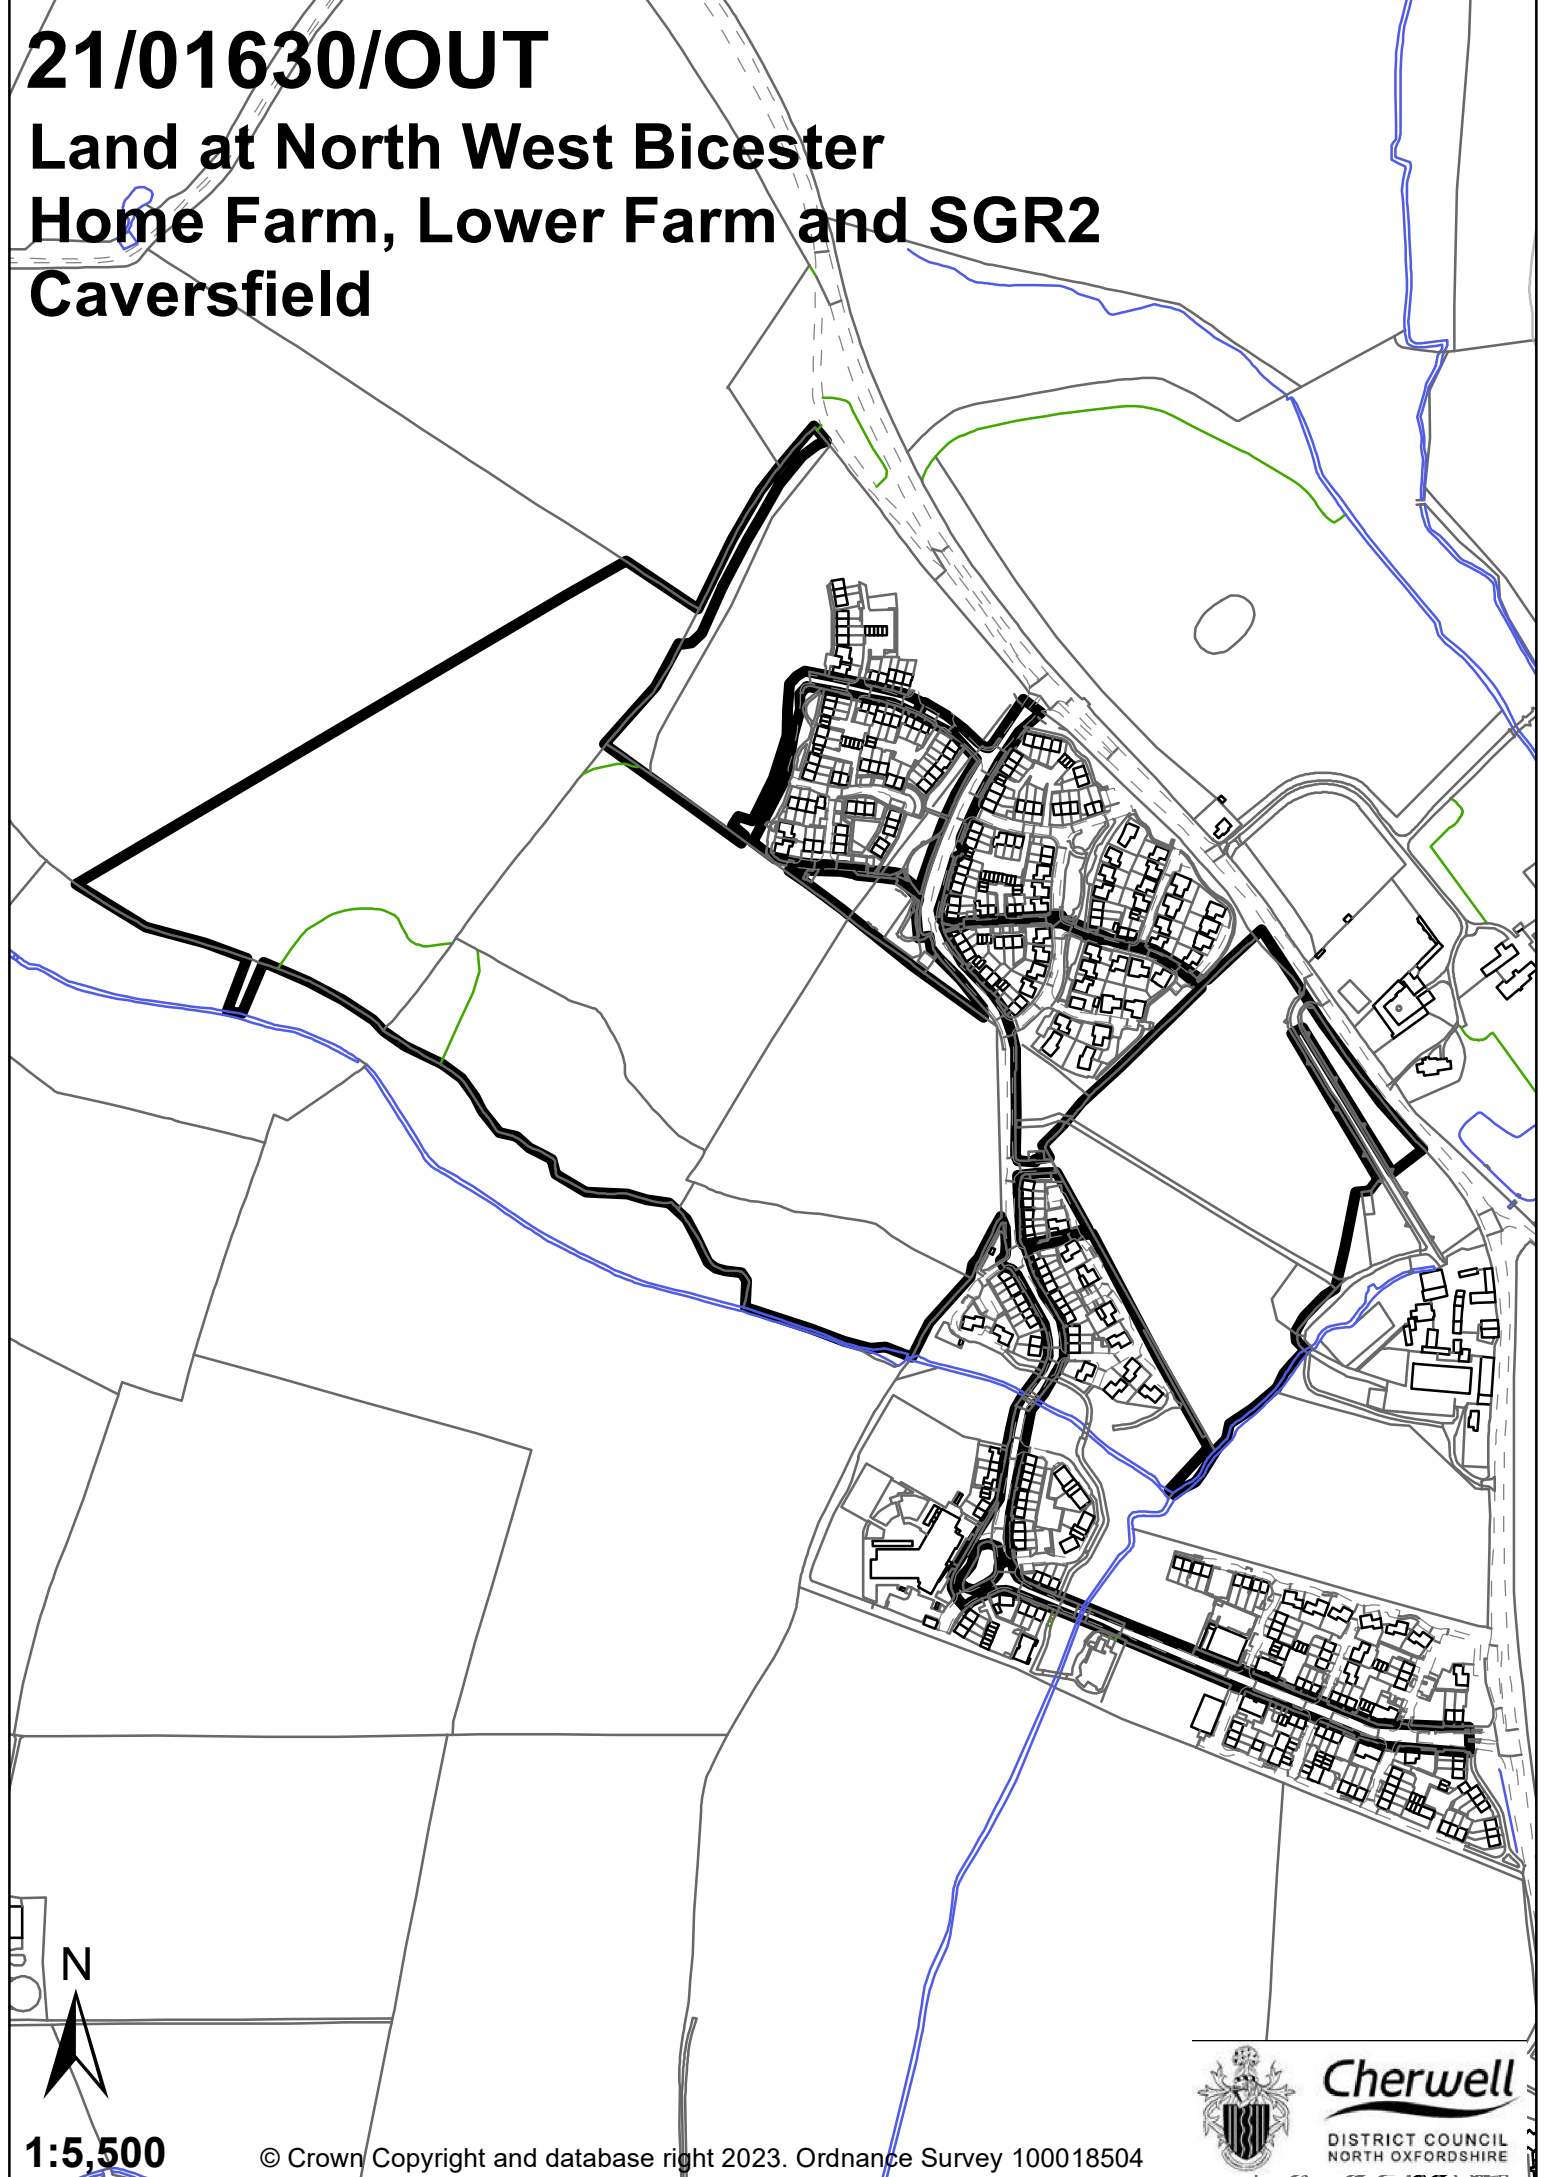

21/01630/OUT

Land at North West Bicester Home Farm, Lower Farm and SGR2 Caversfield

N

1:5,500